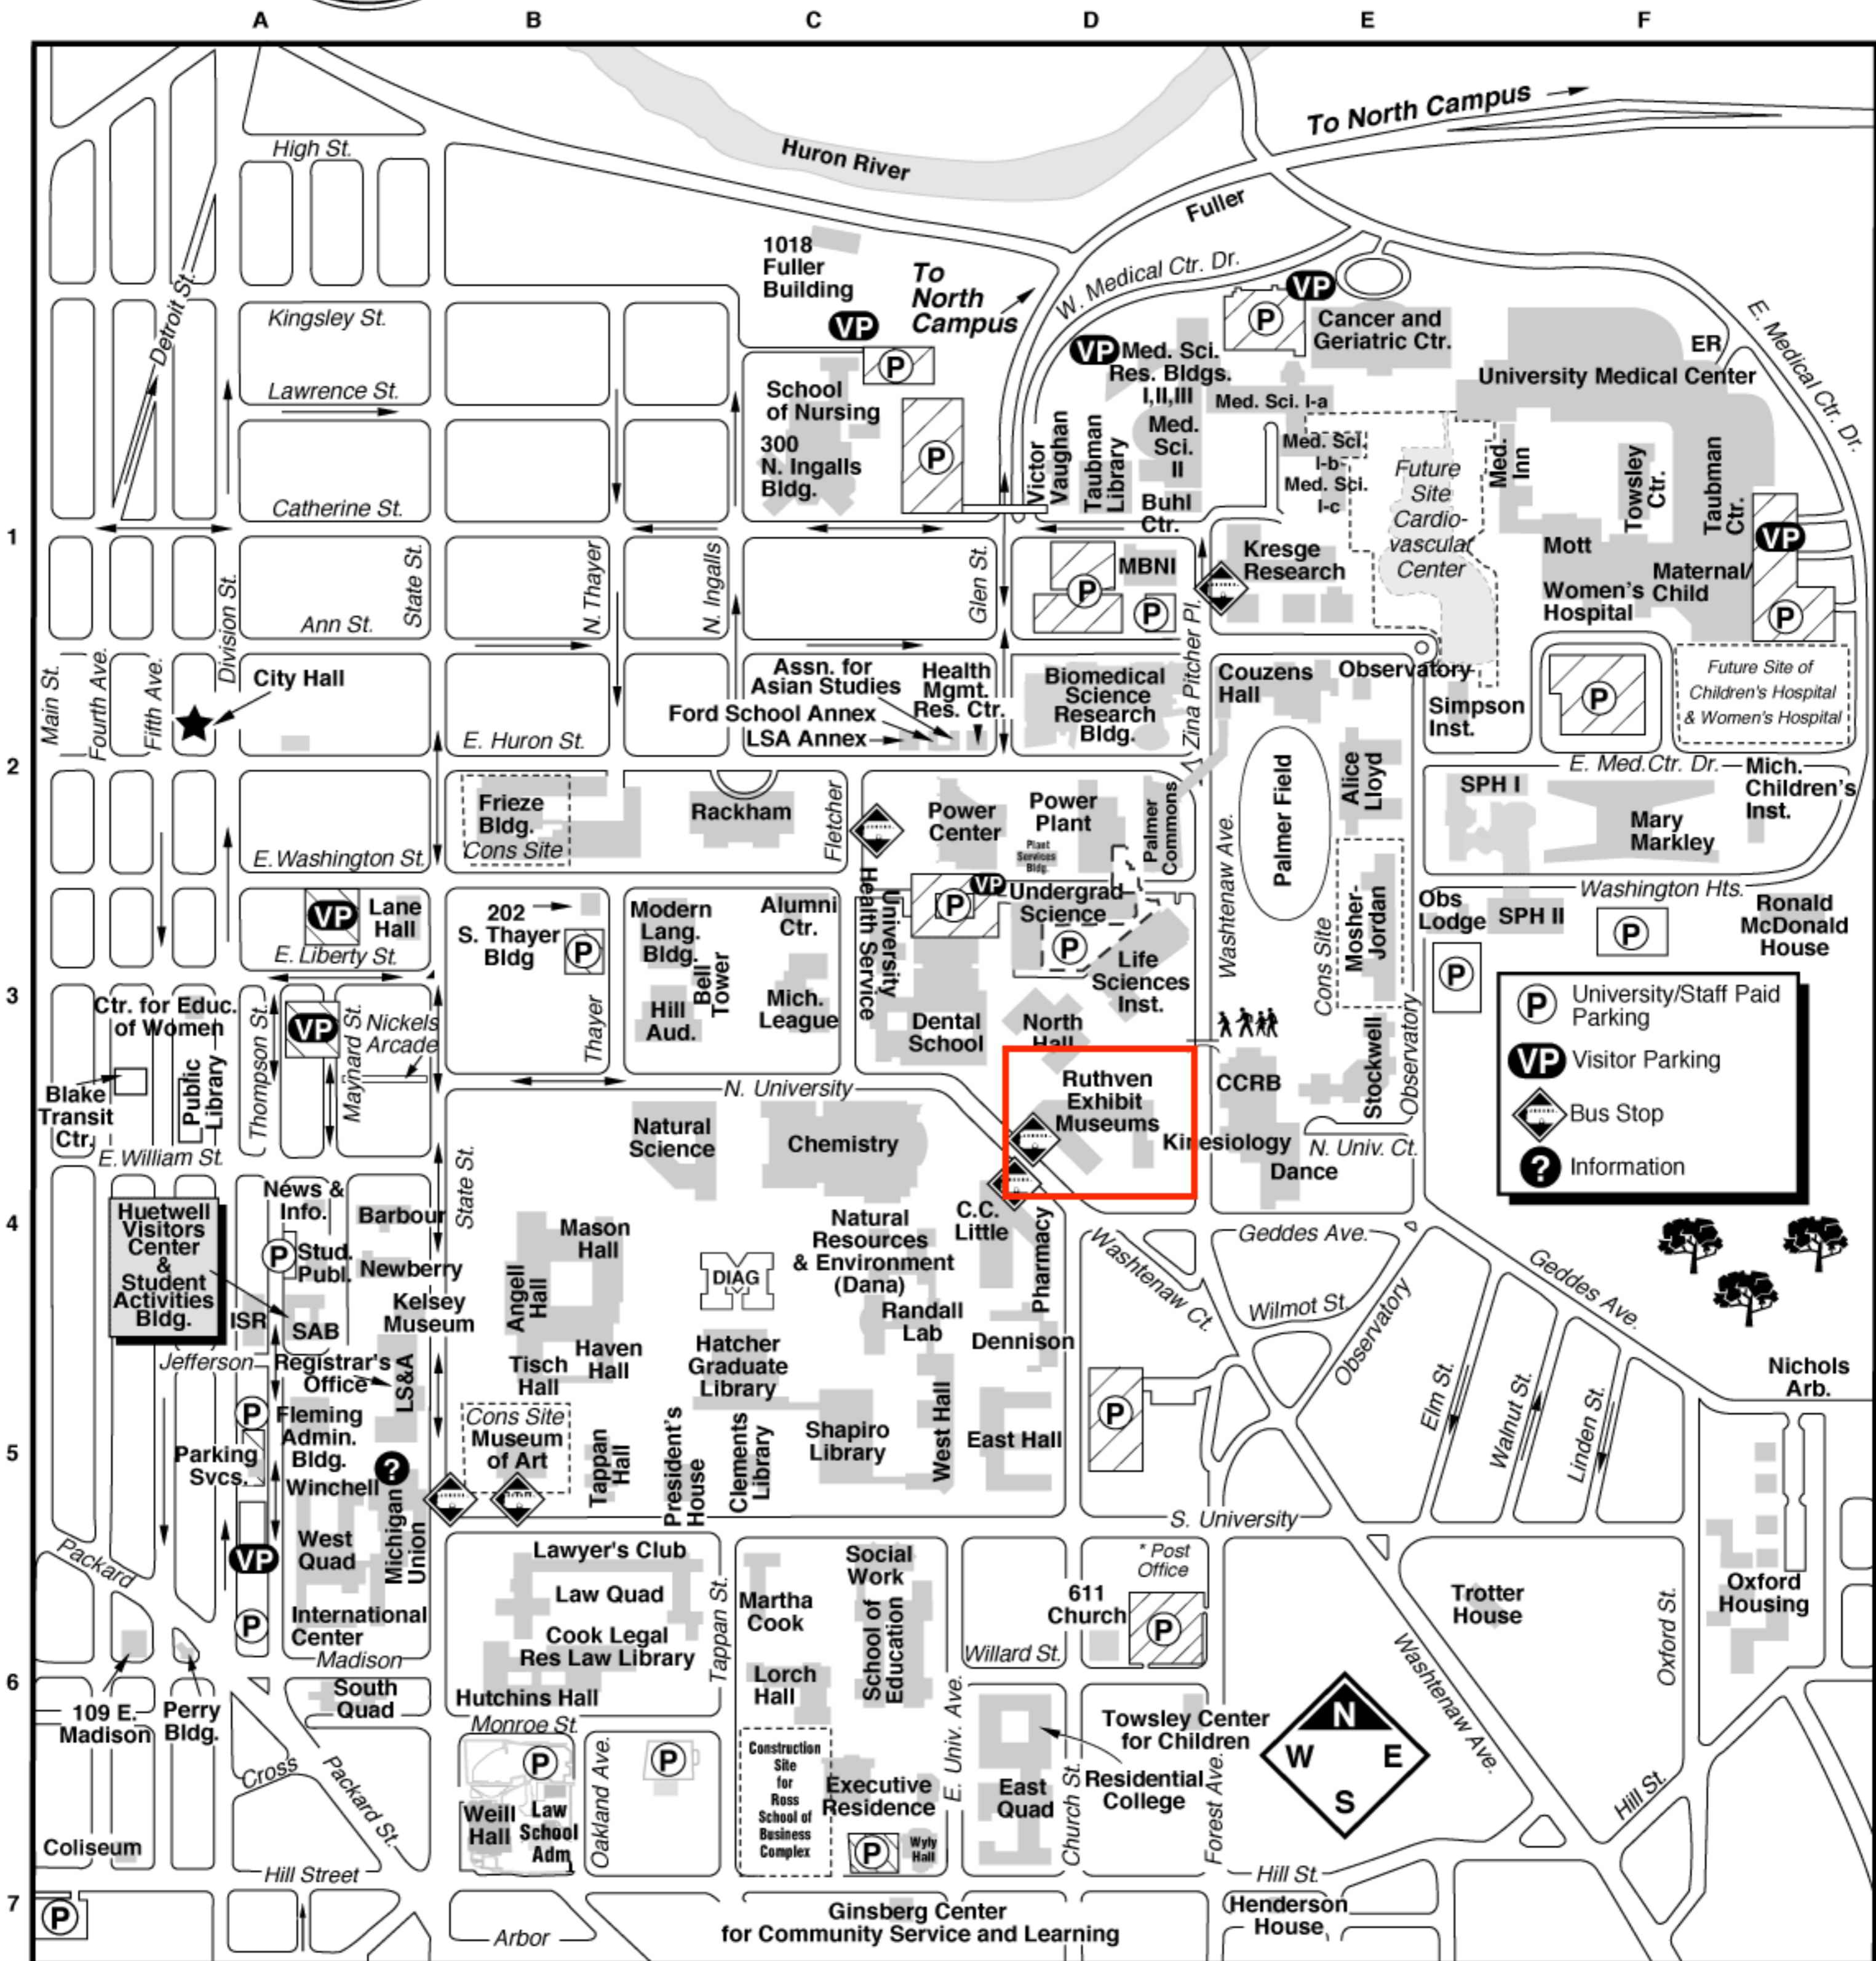

University of Michigan Central Campus

P	University/Staff Paid Parking
VP	Visitor Parking
B	Bus Stop
?	Information

To Wolverine Tower

? Campus Information Center,
(First floor, Michigan Union, 764-INFO)

© 2006 University of Michigan, MM&D
For use information call 734-998-6140.