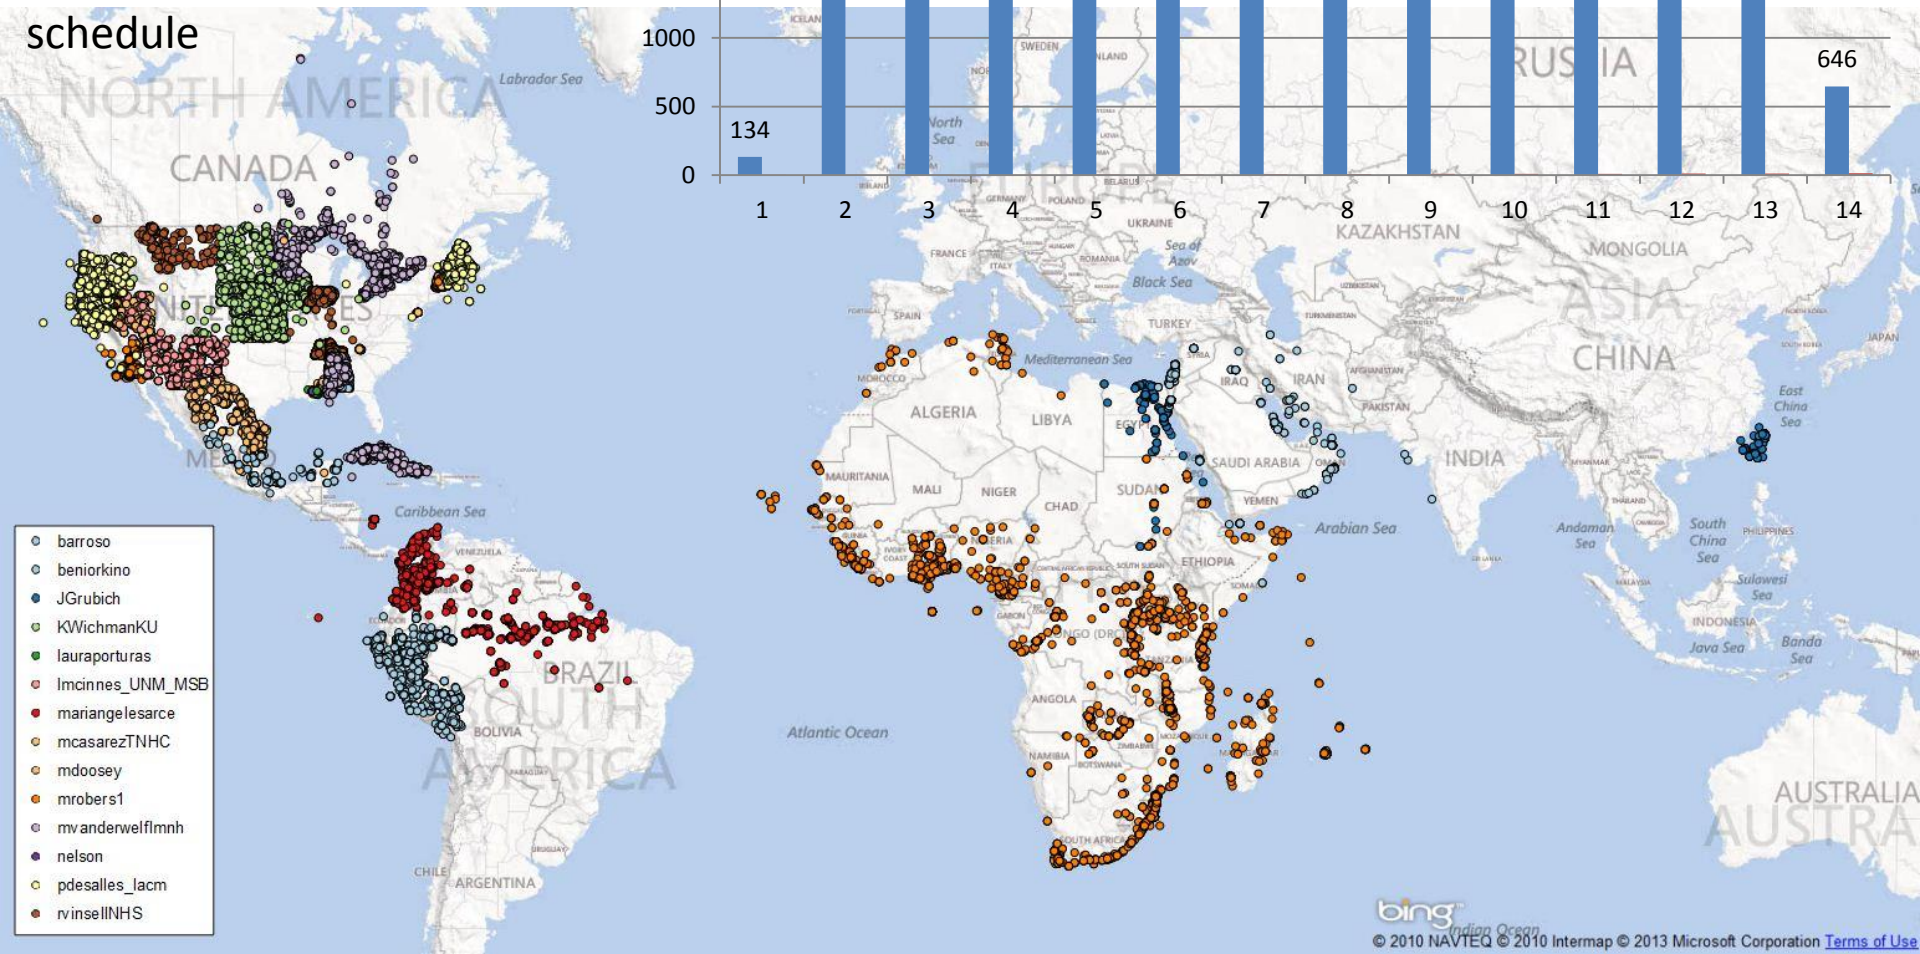

11 Jan - 8 April 2013 Weekly Progress

GEOLocate

32,285 localities in 14 weeks,
 11% of task (290,000 localities).
 17% of allotted time, but
 factoring in rate increase will
 complete task ahead of
 schedule

- barroso
- beniorkino
- JGrubich
- KWichmanKU
- lauraporturas
- lmcinnes_UNM_MSB
- mariangelesarce
- mcasarezTNHC
- mdoosey
- mrobers1
- mvanderwelflmh
- nelson
- pdesalles_lacm
- rvinsellNHS