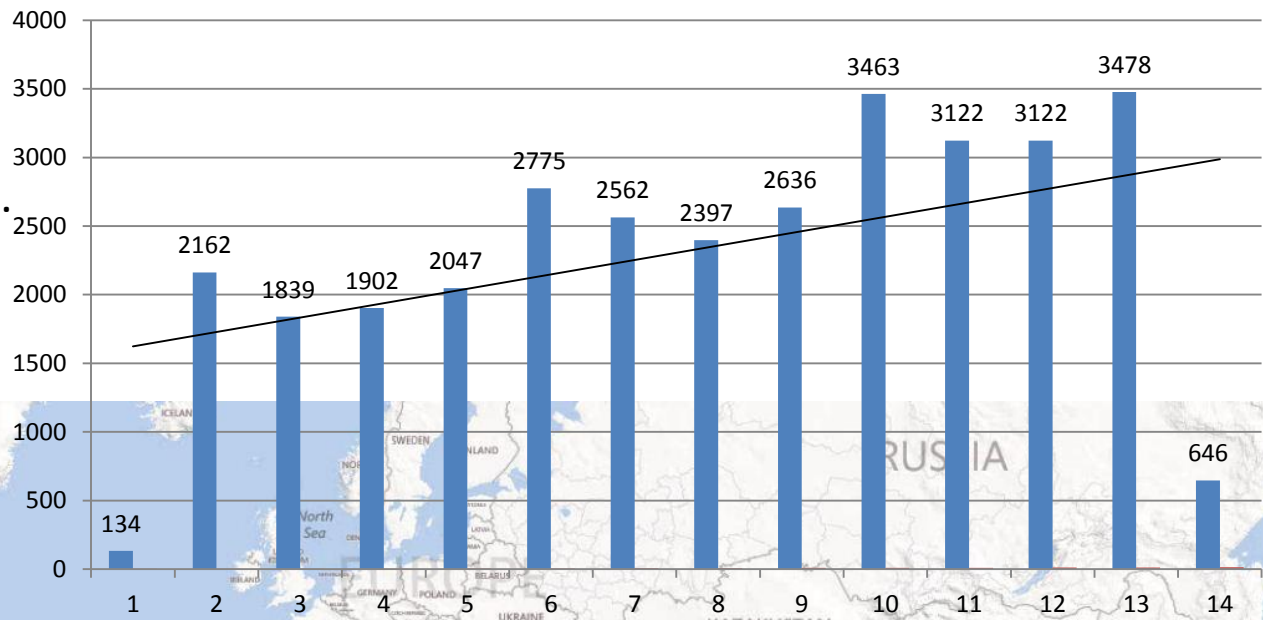

11 Jan - 8 April 2013 Weekly Progress

GEOLocate

32,285 localities in 14 weeks,
 11% of task (290,000 localities).
 17% of allotted time, but
 factoring in rate increase will
 complete task ahead of
 schedule